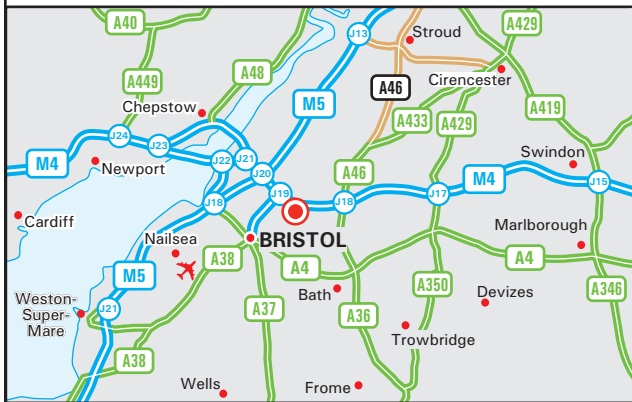

### From the M4

- Leave the M4 at junction 19 (signposted Bristol & M32).
- Join the M32 following signs for Bristol City Centre.
- Leave the M32 at junction 1 (signed A4174, Kingswood/Filton).
- At the roundabout at the bottom of the slip road, take the first exit onto the A4174 (signposted Kingswood/Yate).
- Continue on the A4174 through one set of traffic lights and go straight over two roundabouts.
- Take the first left onto Folly Brook Road, signposted Emerson Green NHSTreatment Centre.
- Continue along Folly Brook Road for 0.3 mile and you will see our entrance on the right hand side.

### From the M5

- Leave the M5 at junction 15 (signed M4, London, Bristol & M32).
- Join the M4 Eastbound.
- Follow directions above "From the M4".

### By Train

- Bristol Parkway Station is the nearest mainline railway station.
- We are a 12 minute (4.3 miles) taxi ride from the station.
- For further information on train times and fares telephone the National Rail Enquiry Line on 03457 48 49 50, or visit [www.nationalrail.co.uk](http://www.nationalrail.co.uk)